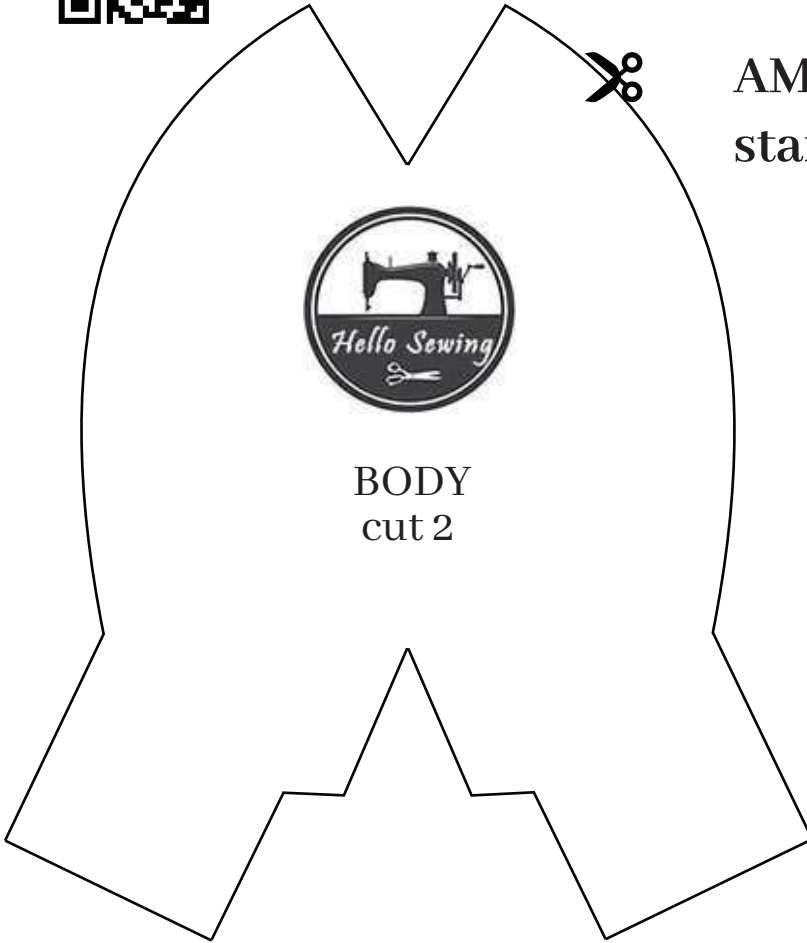

downloaded from <https://hellosewing.com/>

Copyright © 2020 Hellosewing.com - All Rights Reserved.

BODY
cut 2

AMONG US crewmate standing plushie pattern

glint
cut 1

FOOT
cut 2

VISOR
cut 1

1/4 " seam allowance NOT included

oxygen tank front
cut 1

oxygen tank back
cut 1