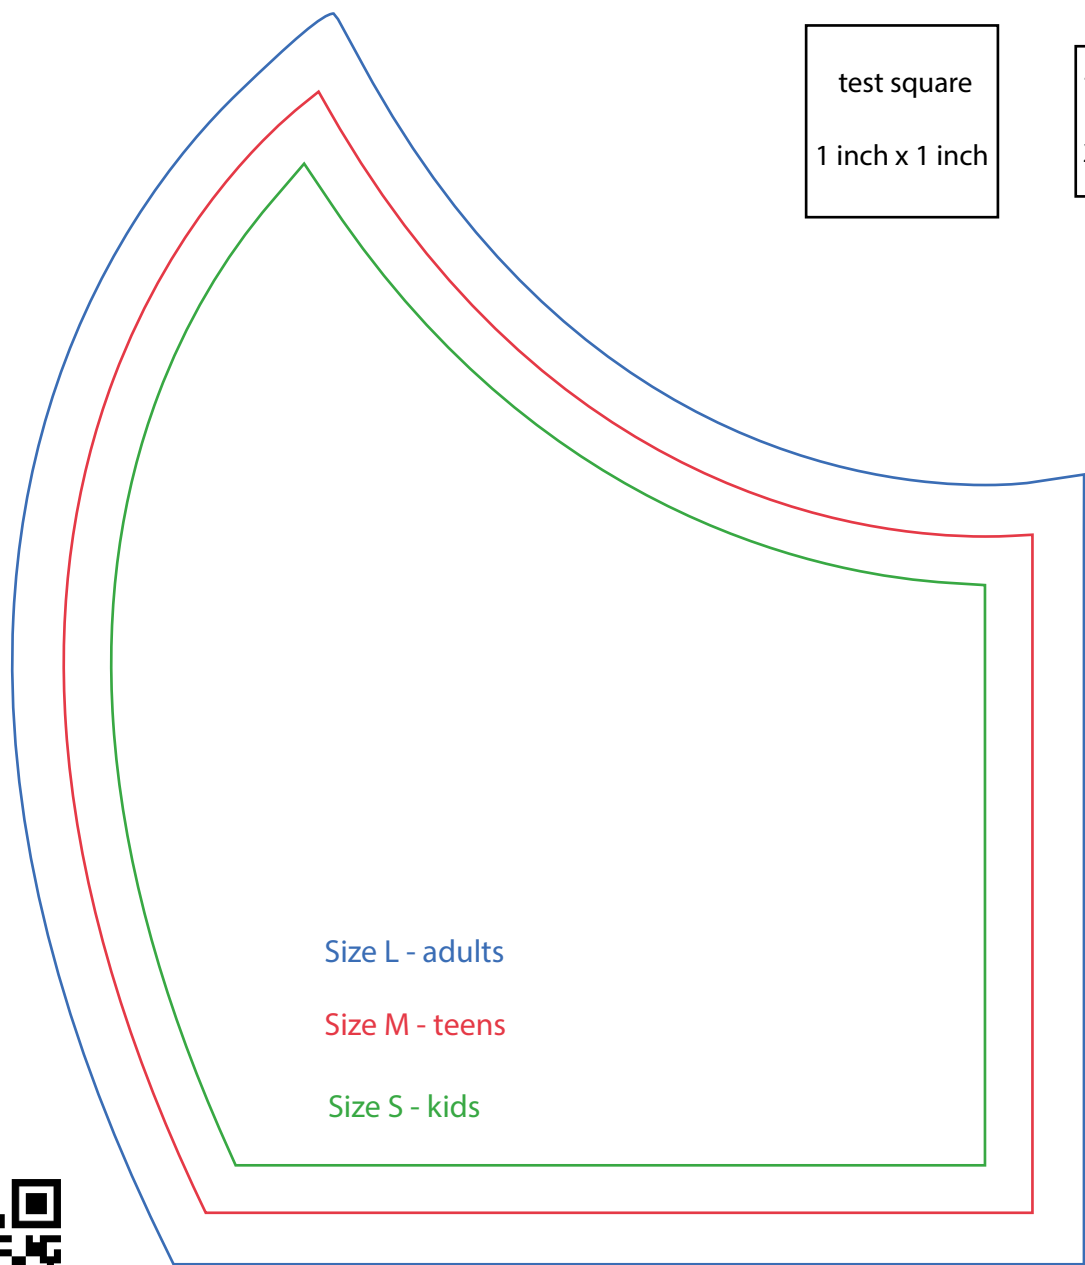

# FACE MASK PATTERN

by [hellosewing.com](https://hellosewing.com)

test square  
1 inch x 1 inch

test square  
2cm x 2cm

Size L - adults

Size M - teens

Size S - kids