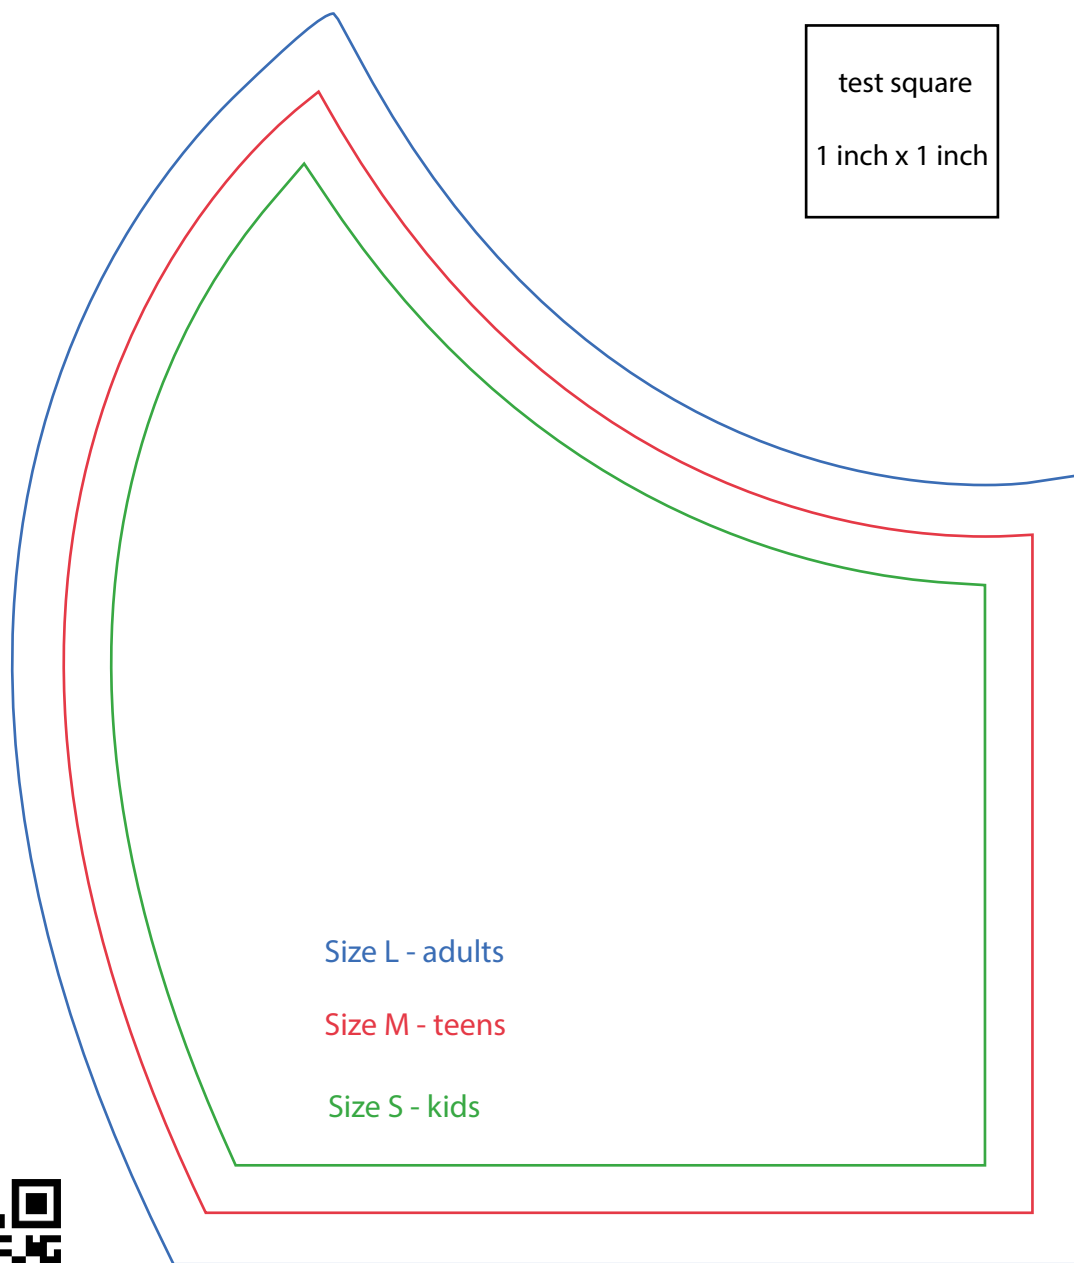

FACE MASK PATTERN

by hellosewing.com

test square
1 inch x 1 inch

test square
2cm x 2cm

Size L - adults

Size M - teens

Size S - kids