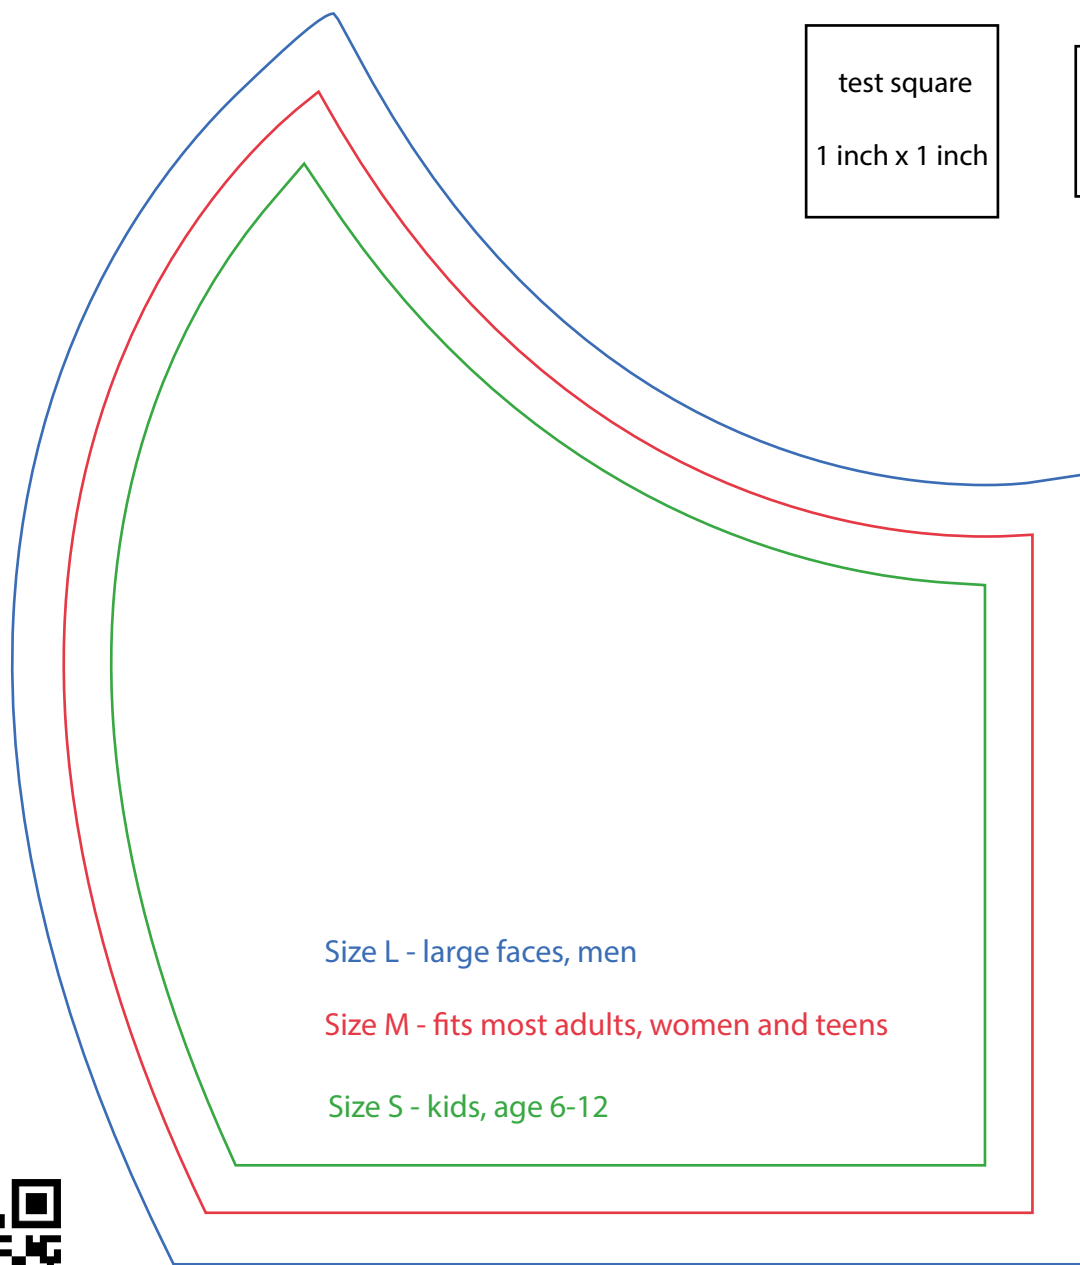

# FACE MASK PATTERN

by [hellosewing.com](https://hellosewing.com)

test square  
1 inch x 1 inch

test square  
2cm x 2cm

Size L - large faces, men

Size M - fits most adults, women and teens

Size S - kids, age 6-12